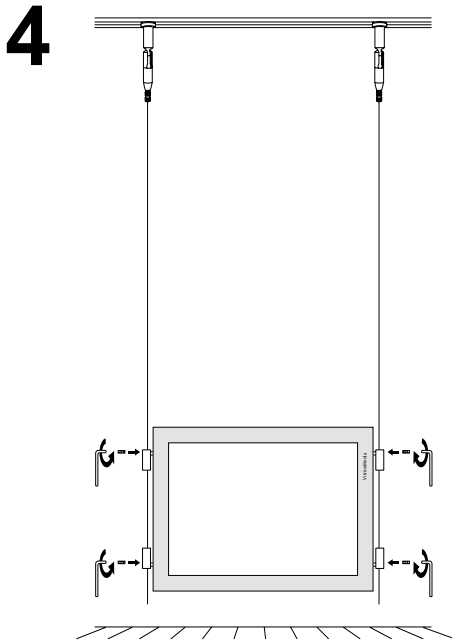

User Guide

TILTED KIT FOR ELEGANCE

User Guide

TILTED KIT FOR ELEGANCE

WARNING
Screw until you feel a light resistance. Don't force the screw on. Unscrew to align clamp with the lightbox.

View from the outside