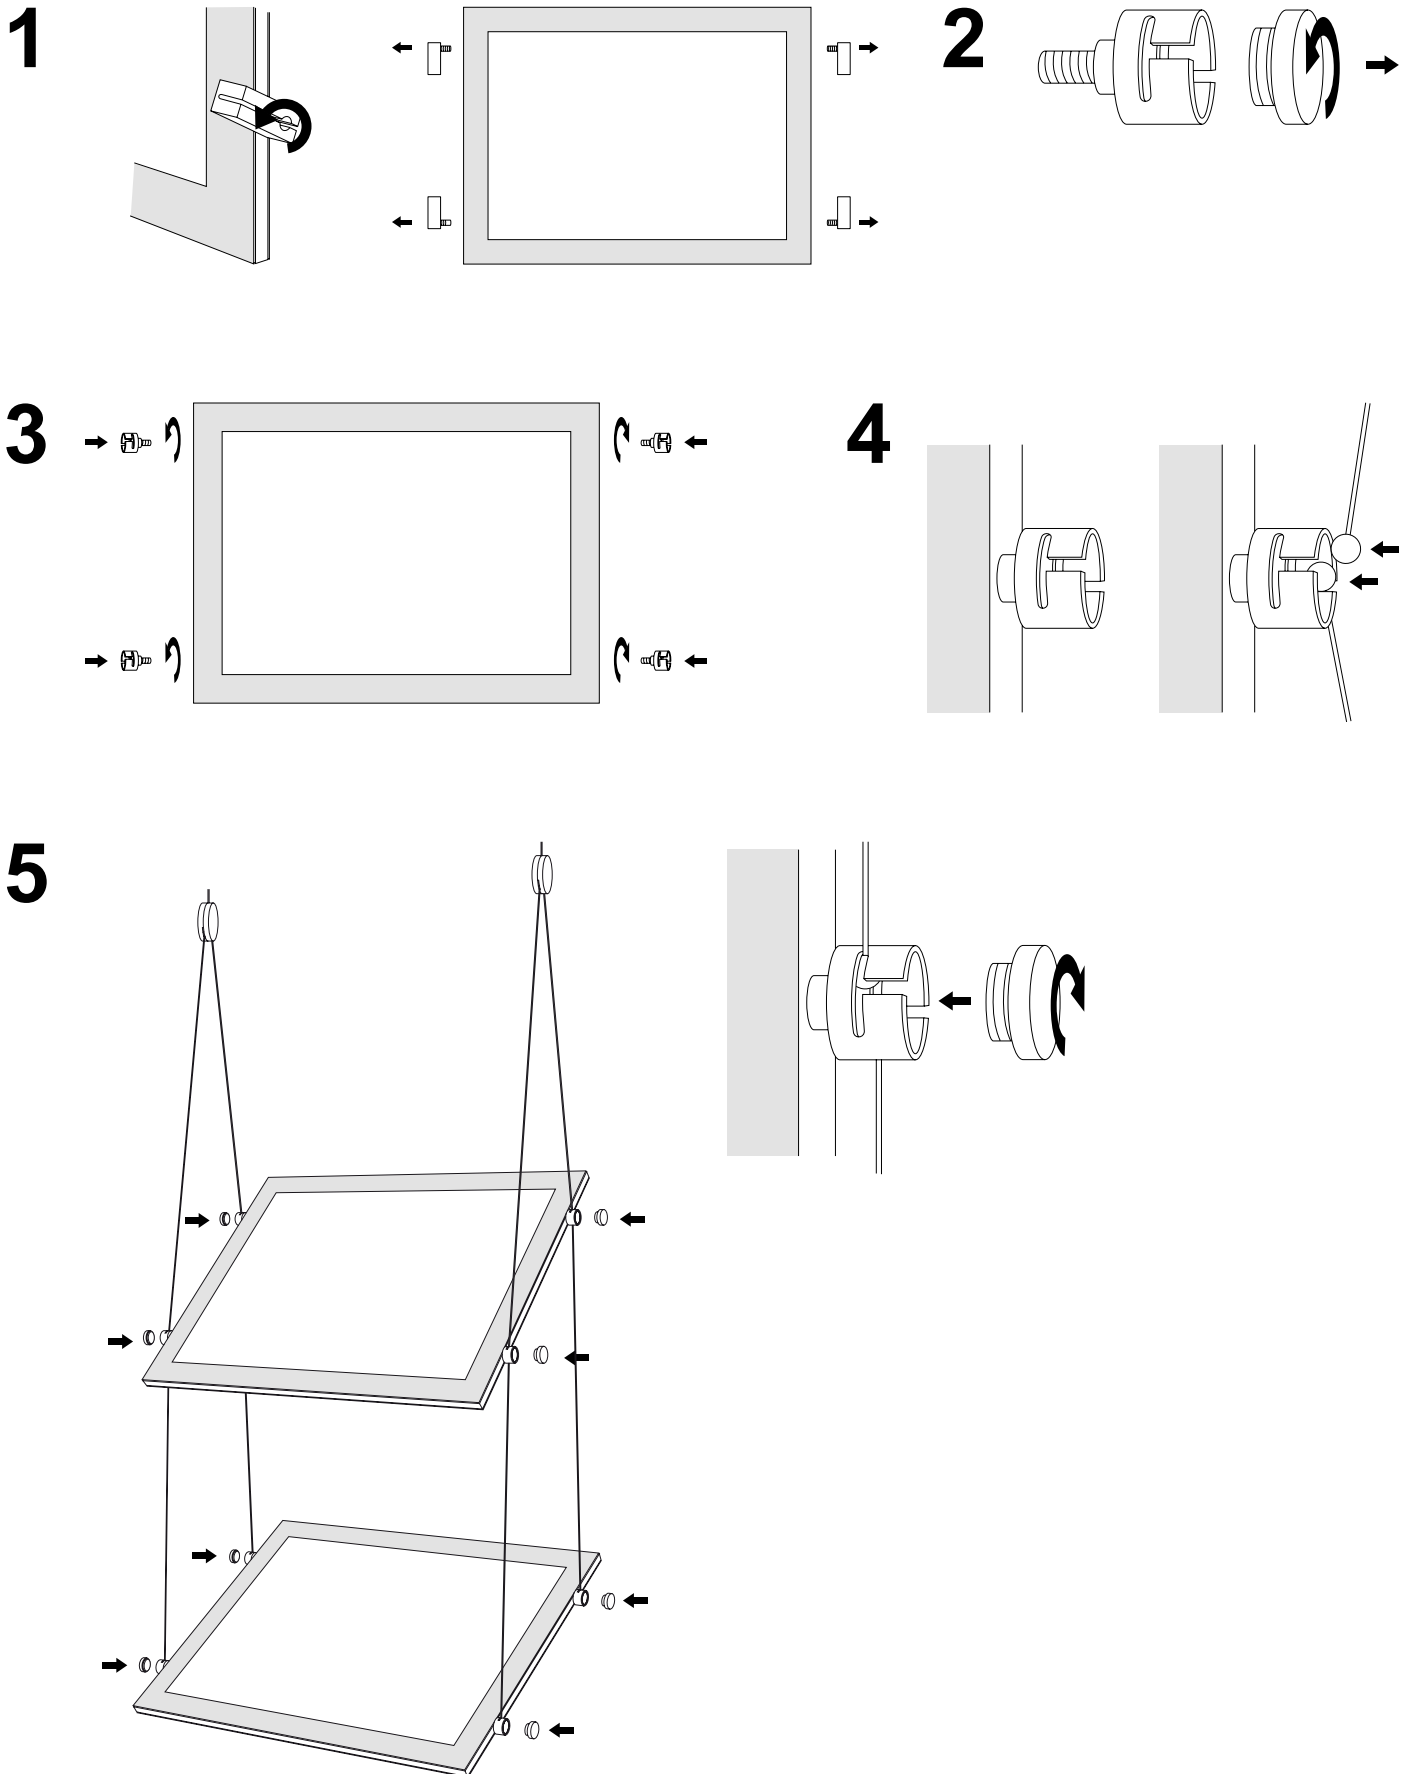

User Guide

TILTED KIT FOR ELEGANCE

User Guide

TILTED KIT FOR ELEGANCE

WARNING
Screw until you feel a light resistance. Don't force the screw on. Unscrew to align clamp with the lightbox.

View from the outside