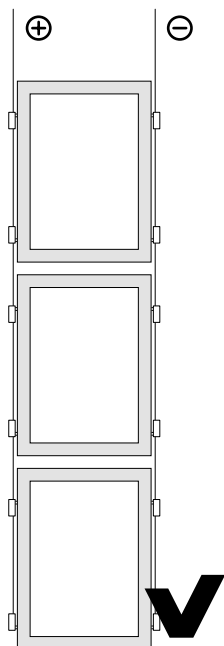

User Guide

TILTED KIT FOR ELEGANCE

User Guide

TILTED KIT FOR ELEGANCE

WARNING
Screw until you feel a light resistance. Don't force the screw on. Unscrew to align clamp with the lightbox.

View from the outside