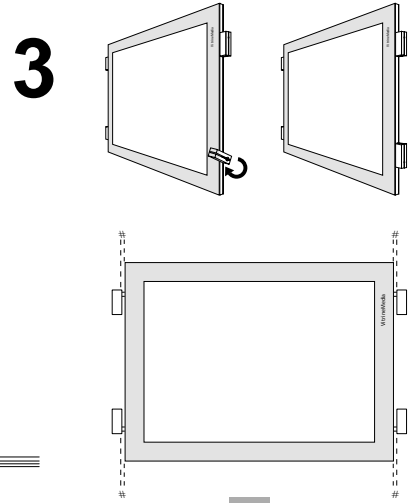

User Guide

TILTED KIT FOR ELEGANCE

User Guide

TILTED KIT FOR ELEGANCE

WARNING
Screw until you feel a light resistance. Don't force the screw on. Unscrew to align clamp with the lightbox.

View from the outside