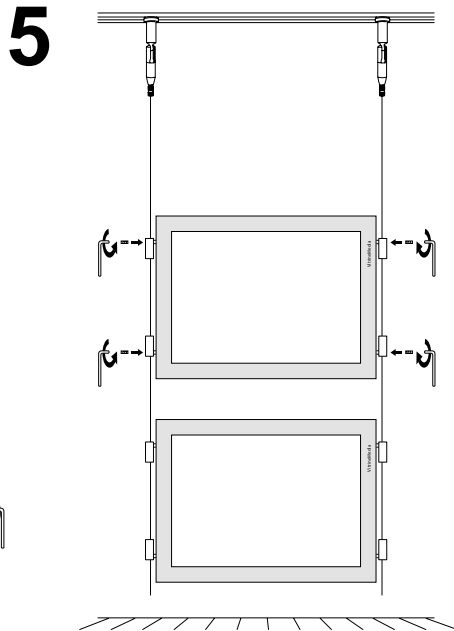

User Guide

TILTED KIT FOR ELEGANCE

User Guide

TILTED KIT FOR ELEGANCE

WARNING
Screw until you feel a light resistance. Don't force the screw on. Unscrew to align clamp with the lightbox.

View from the outside