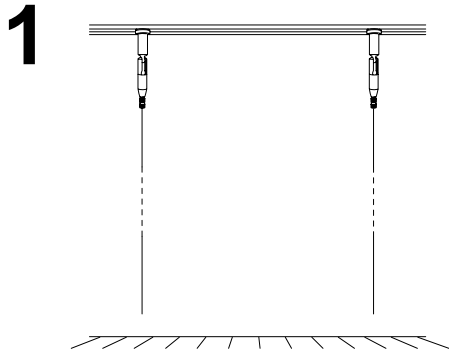

User Guide

TILTED KIT FOR ELEGANCE

User Guide

TILTED KIT FOR ELEGANCE

WARNING
Screw until you feel a light resistance. Don't force the screw on. Unscrew to align clamp with the lightbox.

View from the outside